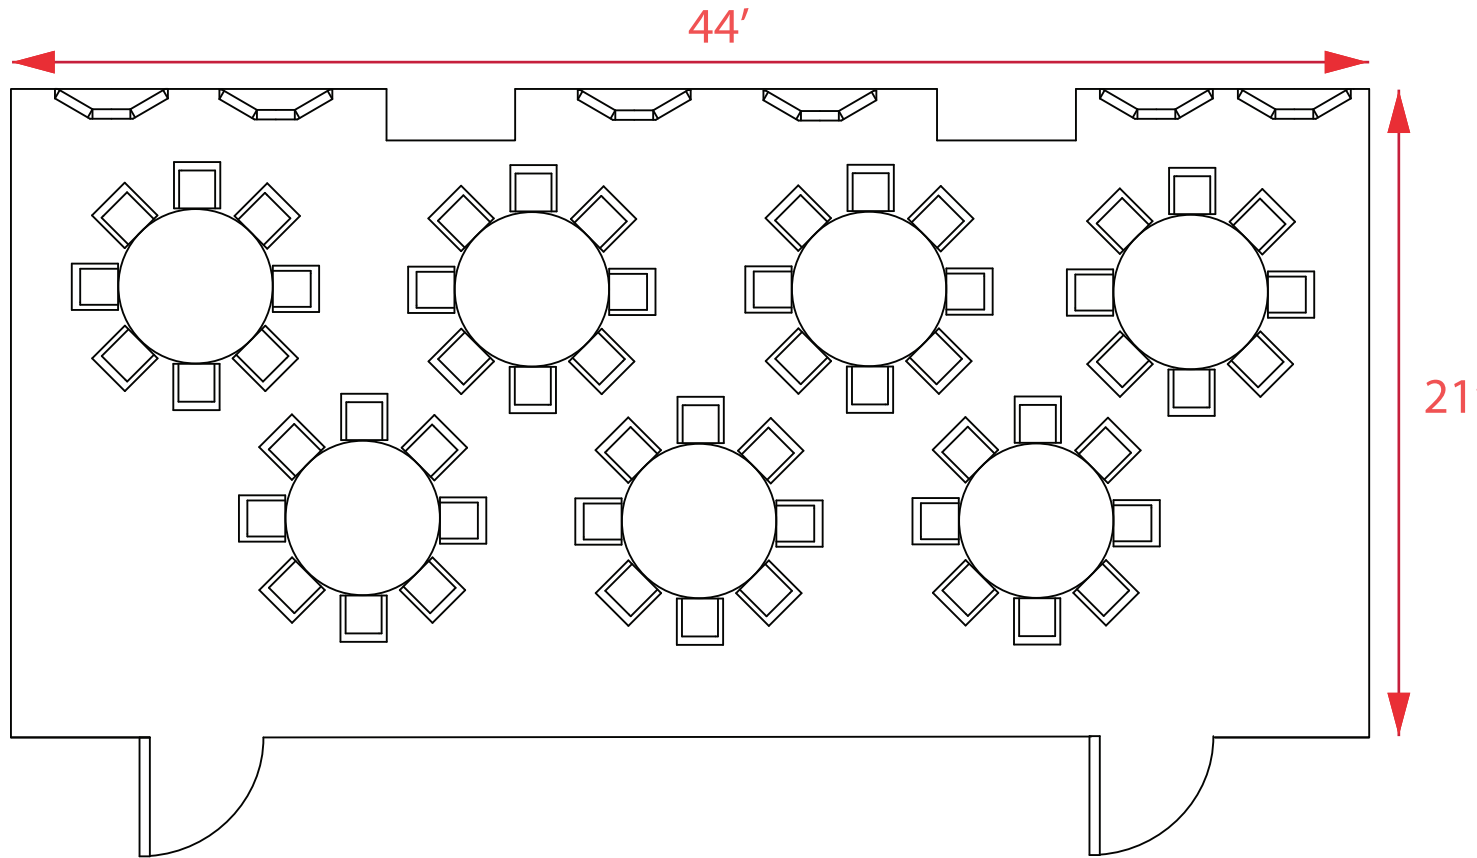

Conference Room

Banquet Capacity : 56

Specs

Dimensions: 44' x 21'

Square Feet: 924 sq. ft.

Ceiling Height:

Pricing

Rental:

Rooms 5-15:

Rooms 16-25:

Rooms 26-35:

Rooms 36-45:

Rooms 45+:

1046 G Avenue
Douglas, AZ 85607

voice: (520) 364-4481
fax: (520) 364-4005