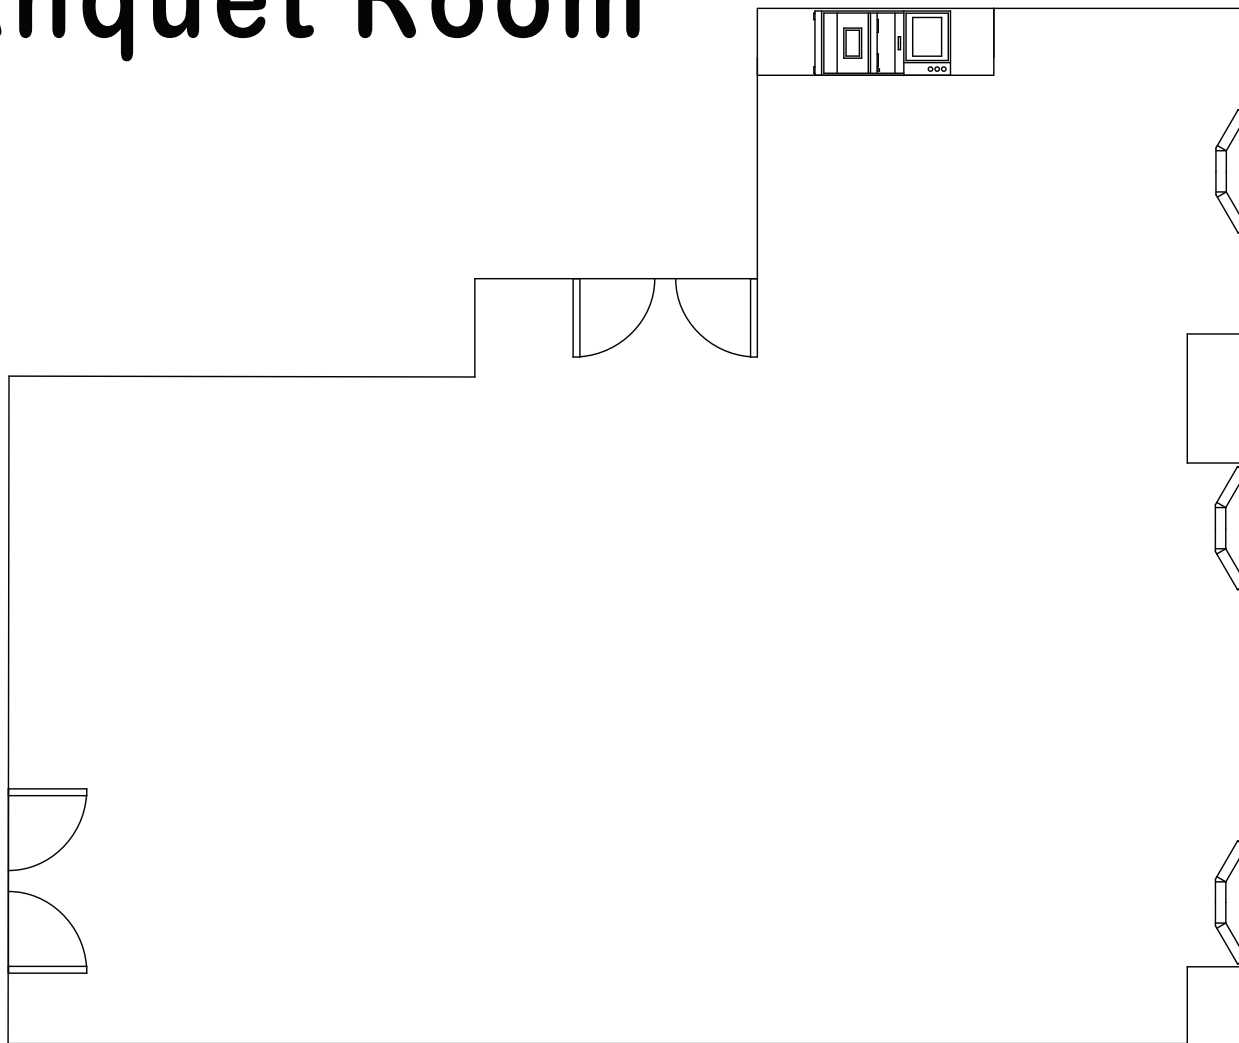

Banquet Room

Reception : 40

Specs

Dimensions: 29' x 32'

Square Feet: 900 sq. ft.

Ceiling Height:

Pricing

Rental:

Rooms 5-15:

Rooms 16-25:

Rooms 26-35:

Rooms 36-45:

Rooms 45+:

1046 G Avenue
Douglas, AZ 85607

voice: (520) 364-4481
fax: (520) 364-4005