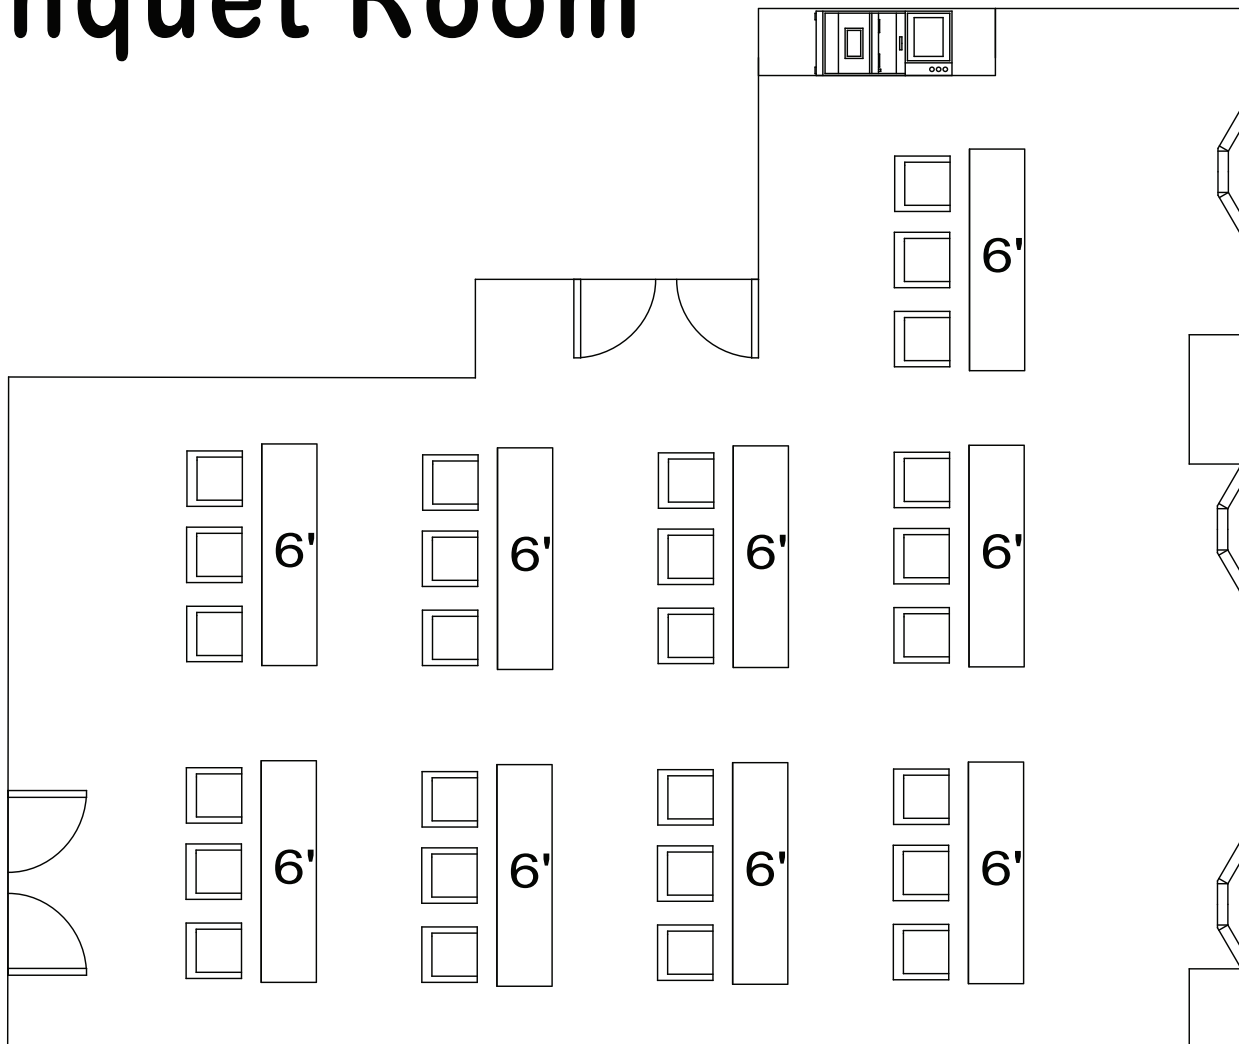

Banquet Room

Classroom Capacity : 27

Specs

Dimensions: 29' x 32'

Square Feet: 900 sq. ft.

Ceiling Height:

Pricing

Rental:

Rooms 5-15:

Rooms 16-25:

Rooms 26-35:

Rooms 36-45:

Rooms 45+:

1046 G Avenue
Douglas, AZ 85607

voice: (520) 364-4481
fax: (520) 364-4005