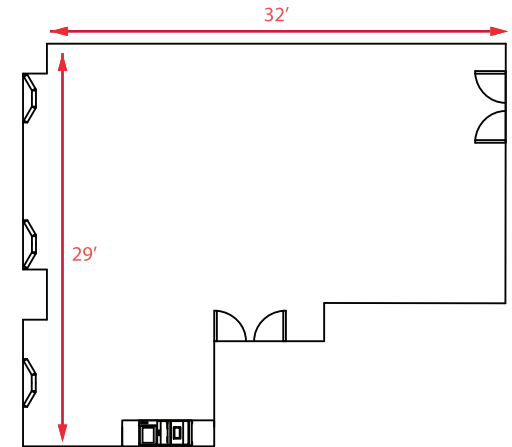

Kopper Room