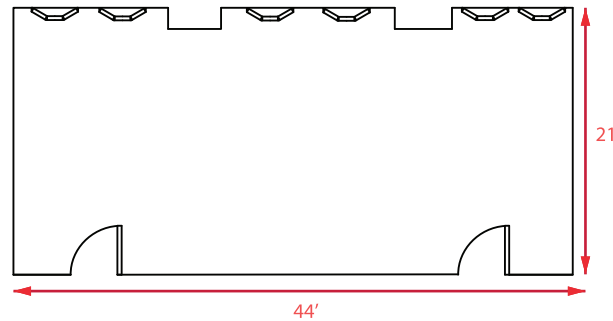

THE GADSDEN HOTEL MEETING ROOMS

Room Name	Dimensions	Square Feet	Ceiling Height	Theatre	Classroom	Rounds	Reception
Gadsden Lobby	N/A	1,600	N/A	200	N/A	180	200
Brekhus Room	21 x 44	924	10'	70	36	56	70
Kopper Room	29 x 32	900	10'	27	40	N/A	40

Brekhus Room

Kopper Room

1046 G Avenue
Douglas, AZ 85607

thegadsdenhotel.com

voice: (520) 364-4481
fax: (520) 364-4005