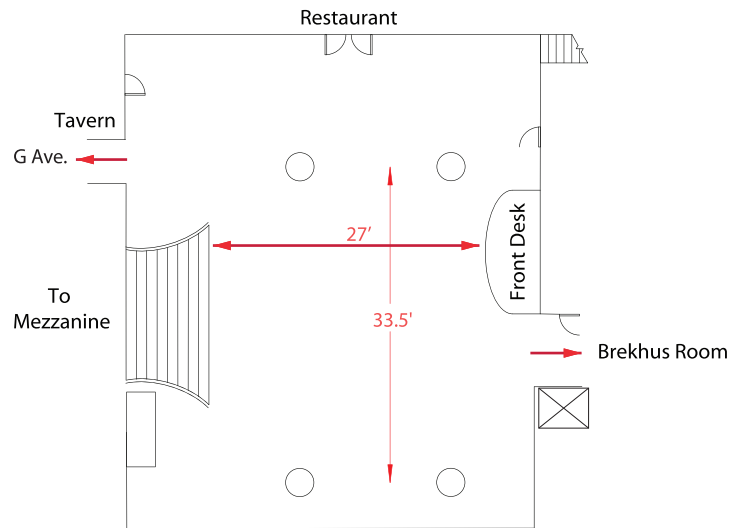

THE GADSDEN HOTEL MEETING ROOMS

Room Name	Dimensions	Square Feet	Ceiling Height	Theatre	Classroom	Rounds	Reception
Gadsden Lobby	N/A	1,600	N/A	200	N/A	180	200
Brekhus Room	21 x 44	924	10'	70	36	56	70
Kopper Room	29 x 32	900	10'	27	40	N/A	40

Gadsden Lobby

Brekhus Room