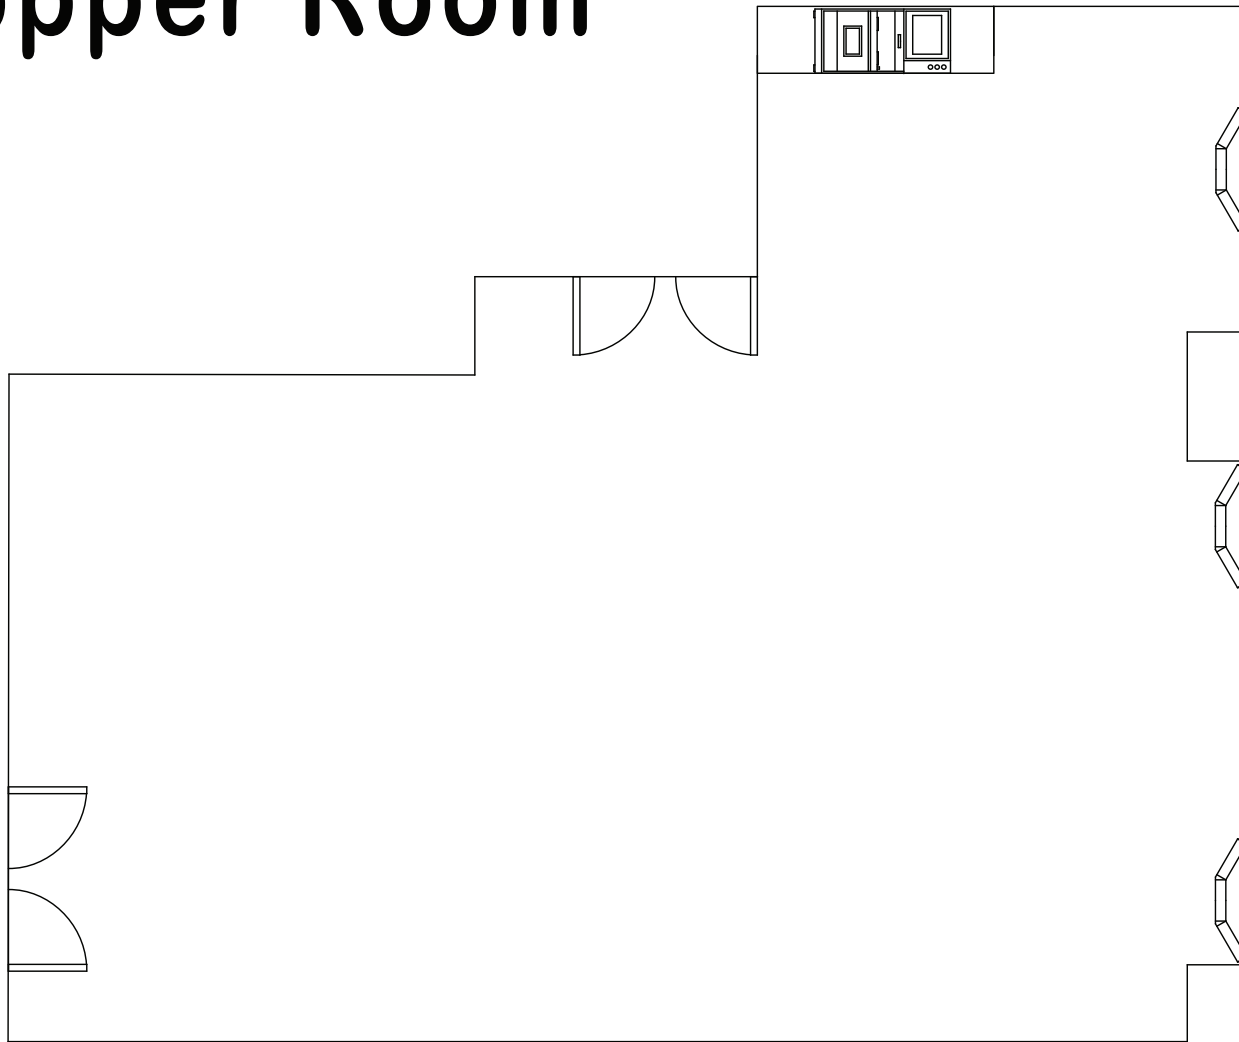

Kopper Room

Reception : 40

Specs

Dimensions: 29' x 32'

Square Feet: 900 sq. ft.

Ceiling Height:

Pricing

Rental:

Rooms 5-15:

Rooms 16-25:

Rooms 26-35:

Rooms 36-45:

Rooms 45+:

1046 G Avenue
Douglas, AZ 85607

thegadsdenhotel.com

voice: (520) 364-4481
fax: (520) 364-4005