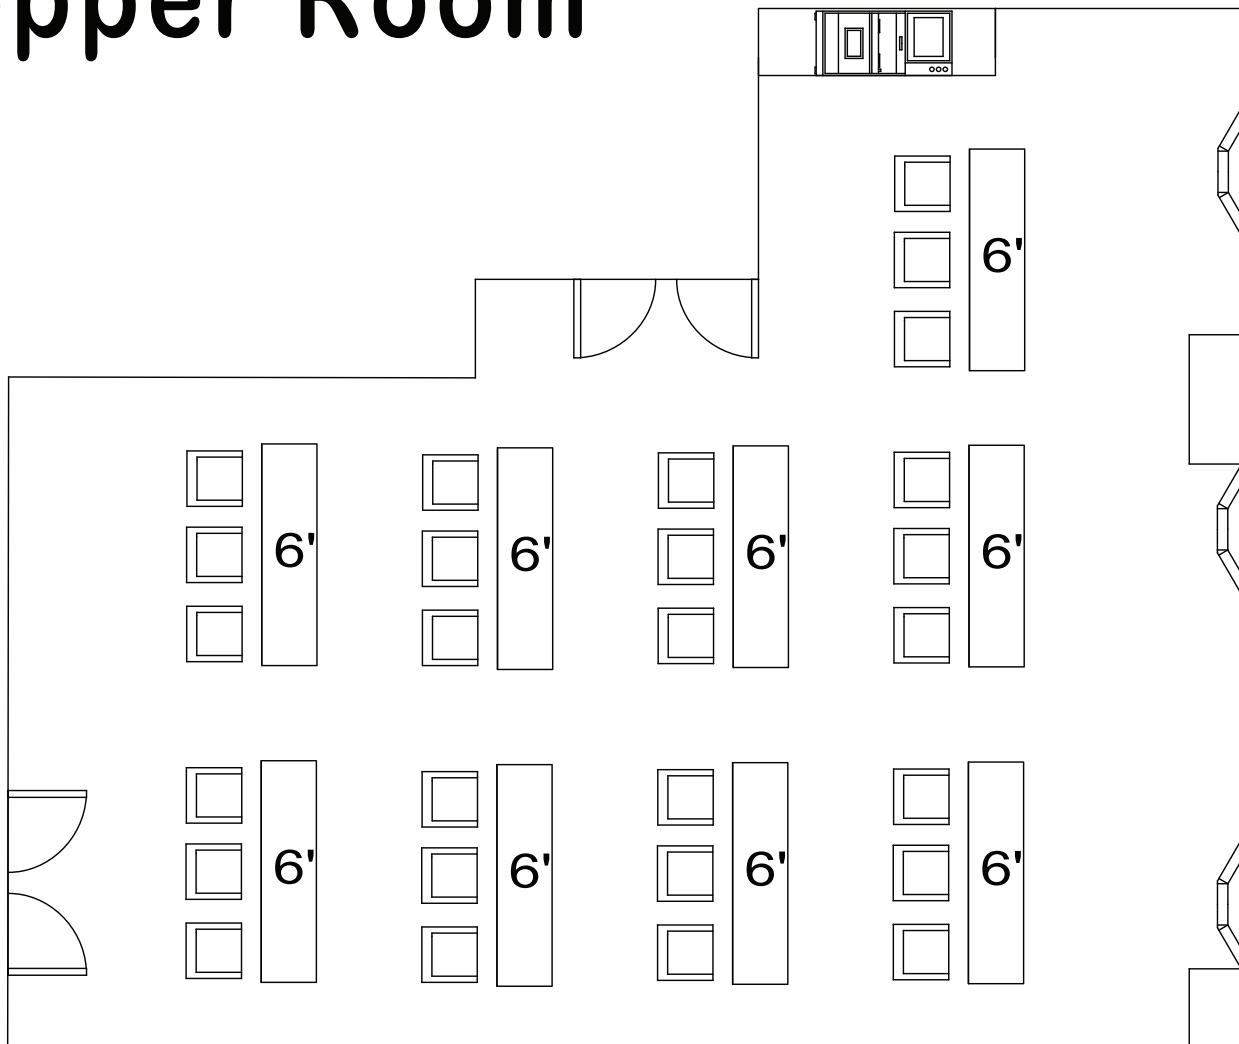

Kopper Room

Classroom Capacity : 27

Specs

Dimensions: 29' x 32'

Square Feet: 900 sq. ft.

Ceiling Height:

Pricing

Rental:

Rooms 5-15:

Rooms 16-25:

Rooms 26-35:

Rooms 36-45:

Rooms 45+:

1046 G Avenue
Douglas, AZ 85607

thegadsdenhotel.com

voice: (520) 364-4481
fax: (520) 364-4005