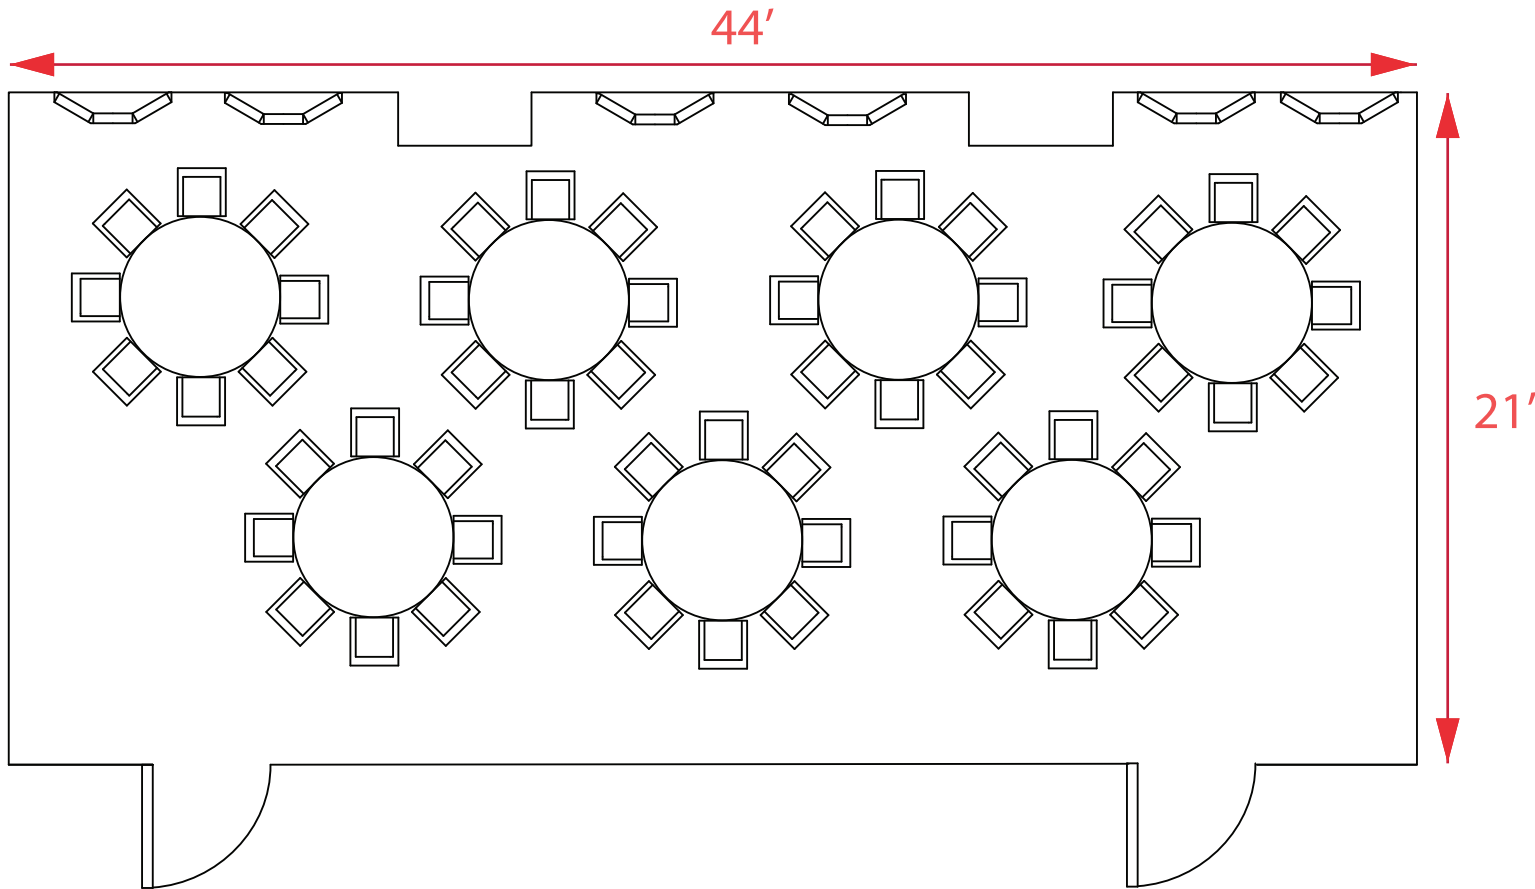

Brekhus Room

Classroom Capacity : 36

Specs

Dimensions: 44' x 21'

Square Feet: 924 sq. ft.

Ceiling Height:

Pricing

Rental:

Rooms 5-15:

Rooms 16-25:

Rooms 26-35:

Rooms 36-45:

Rooms 45+:

1046 G Avenue
Douglas, AZ 85607

thegadsdenhotel.com

voice: (520) 364-4481
fax: (520) 364-4005